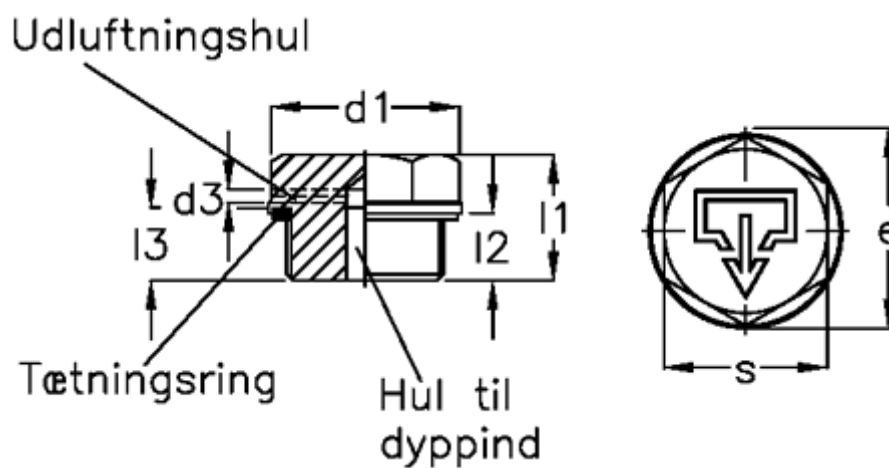

Article number: 20248523

Description: E+G  
Threaded plug GN 742-40-G1-AS-2

## Measures

$d1 = 40$   
 $d2 = G1$   
 $d3 = 2$   
 $d4 = M5$   
 $e = 37.0$   
 $l1 = 19.5$   
 $l2 = 11.0$   
 $s = 32$